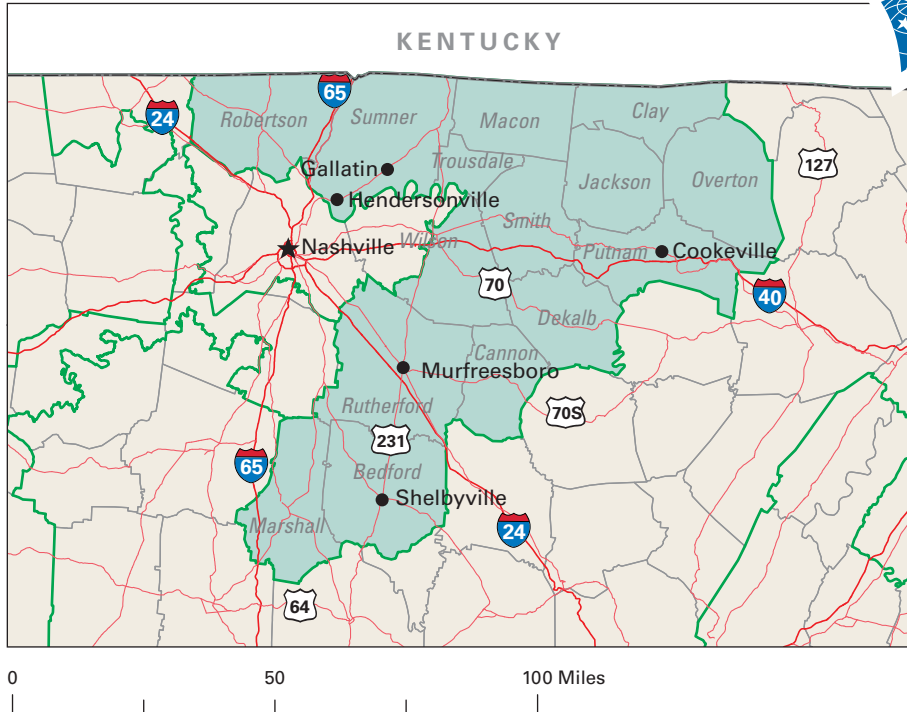

Congressional District 6

- 6** Congressional District
- Clay* County

Tennessee (9 Districts)