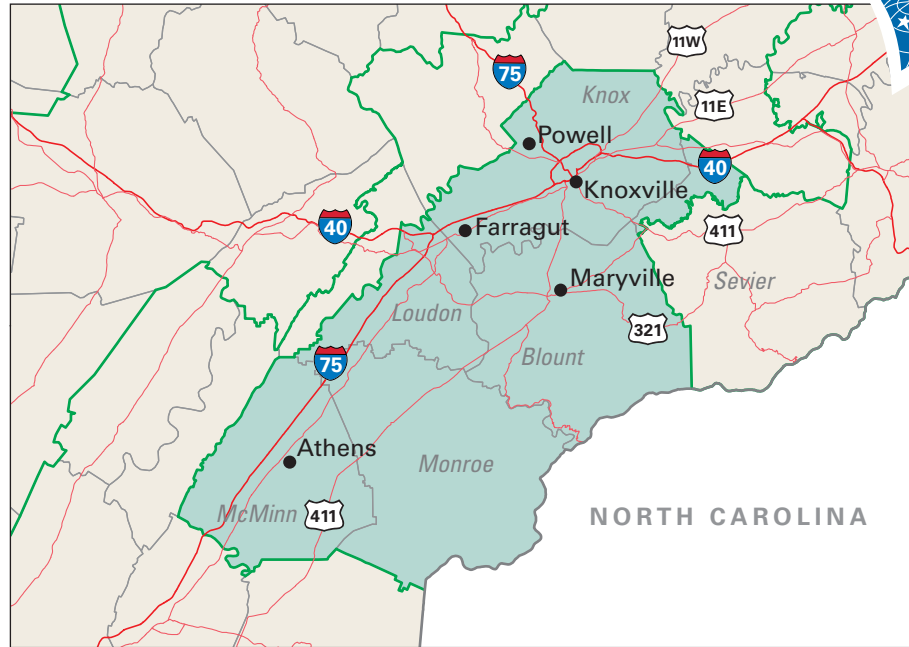

Congressional District 2

nationalatlas.govTM

2 Congressional District

Blount County

Tennessee (9 Districts)