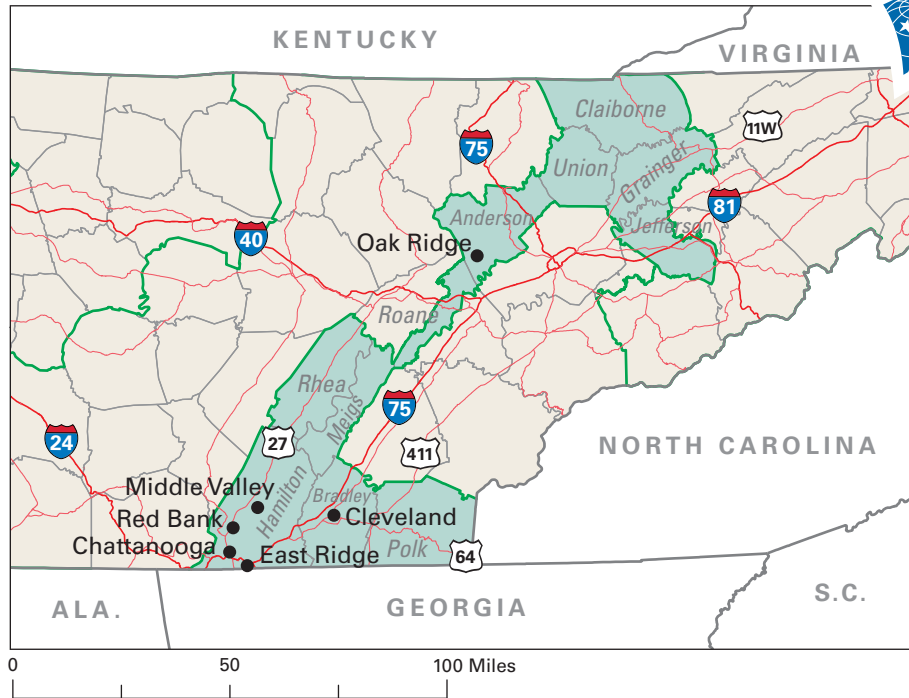

Congressional District 3

3 Congressional District
Rhea County

Tennessee (9 Districts)