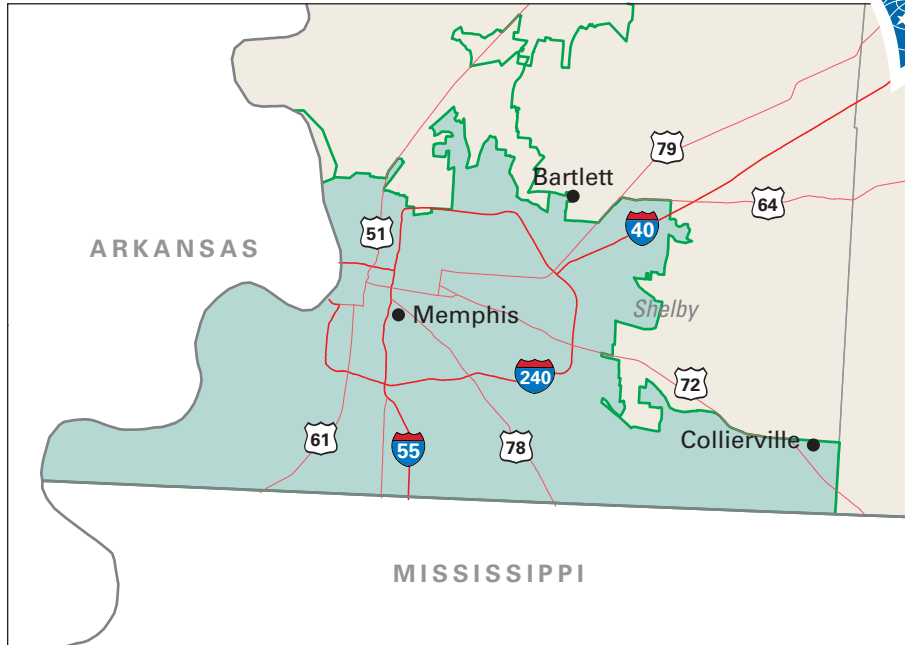

Congressional District 9

9 Congressional District
Shelby County

Tennessee (9 Districts)